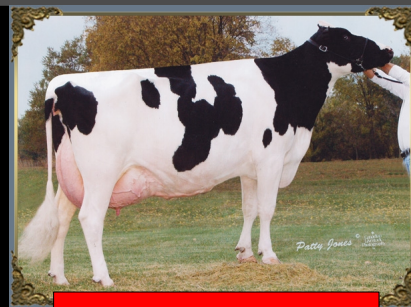

Tri-Day Ashlyn EX 96

ROZLYN

ESPM9202847840 Né le 23 / 05 / 06

Shottle x Durham VG88
x Prelude EX 92 x Blackstar EX 95
x Chief Mark EX 92 x Tony EX 94.